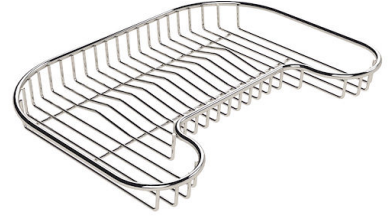

FEATURES

ADDITIONAL HOLES AVAILABLE	The sink can be customized with the execution on request of additional holes, usable for double-hole mixers, for remote controlled drains or for the installation of soap dispensers. The positions are marked on the drawings with dotted line holes.
Automatic waste fitting	The waste-fitting with round remote knob is supplied; a practical accessory which makes it unnecessary to get wet in order to drain the water from the bowl.
Basket 3,5" waste fitting	The drain is equipped with a large 3.5" drain, with the practical basket cap that prevents the discharge of solid parts.
Deep bowls	This bowls reach an important depth, over 20 cm, thanks to the advanced production technology, that can be offer great capieny and practicity in all the washing operations.
Double mixer hole	The large tap counter is already fitted with a series of 2 tap holes. In the second hole it is possible to install the remote control of the automatic drain or, alternatively, a practical soap dispenser.
High thickness	1mm thick steel. A significant thickness, which guarantees the maximum sturdiness and durability.

EQUIPMENT

Automatic waste fitting

8407 100

OPTIONAL ACCESSORIES

Iroko-wood chopping board
8659 111

Iroko-wood twin chopping board
8644 003

Stainless steel plate rack
8100 111

Stainless steel plate rack only usable in combination with the accessories 8644 003
8100 154

* only in combination with the accessory 8644 003

Vaschetta bianca
8152 100

* only in combination with the accessory 8100 112

White colander
8151 100

Glass chopping board
8633 300

Stainless steel bowl-holder ring
8100 112