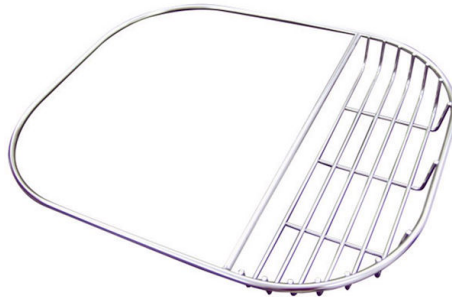

* only in combination with the accessory 8644 003

Vaschetta bianca
8152 100

* only in combination with the accessory 8100 112

White colander
8151 100

Glass chopping board
8633 300

Stainless steel bowl-holder ring
8100 112